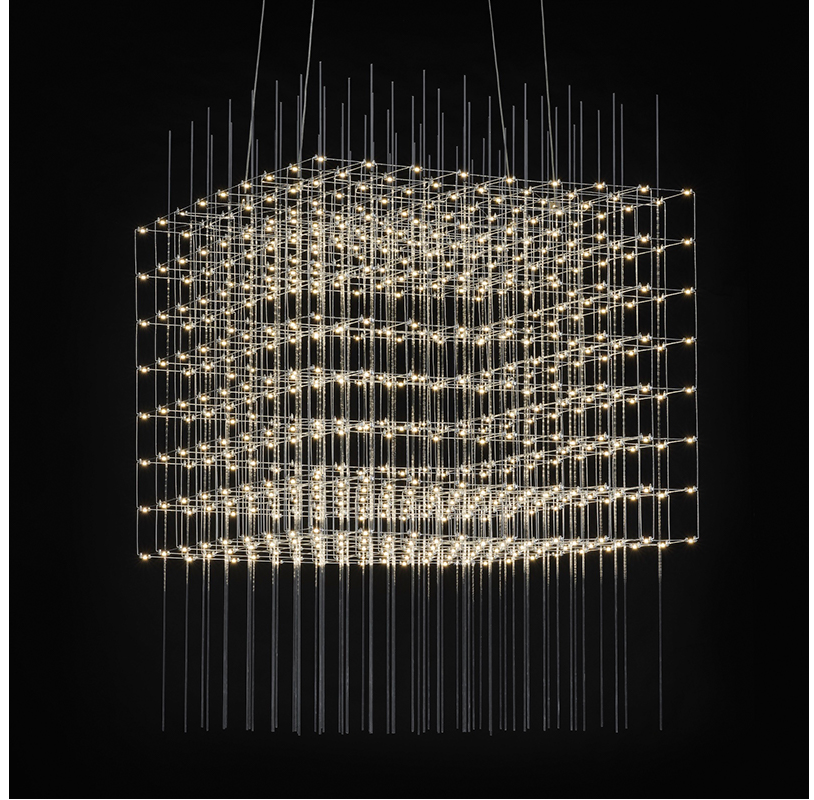

COSMOS SQUARE SUSPENSION

D101743-

base number LED Color Finish
 Dimming Temperature Options

- To build a product code in our configurator select the specify button on the base model # product page
- To build a manual product code on this datasheet choose from the options listed below in blue font and add the suffix to the base model #

GENERAL

Series: Cosmos Square
 Brand: Quasar
 Division: Design
 Mounting Type: Suspension
 Mounting Location: Ceiling
 Subcategory: Ambient

PHYSICAL

Shape: Square
 Length (mm): 1000
 Length (in): 39 ³/₈"
 Width (mm): 1000
 Width (in): 39 ³/₈"
 Height (mm): 850
 Height (in): 33 ⁷/₁₆"
 Max. Overall Height (mm): 2850
 Max. Overall Height (in): 112 ³/₁₆"
 Light Distribution: Omnidirectional
 Weight (kg): 24
 Weight (lbs): 52.91
[Fixture Finish: NIC / BRA / BBR](#)
 Fixture Material: Metal
 Cable Details: 2000mm Cable
 Upon Request: Custom Sizes Optional Dowlight upon request

COSMOS SQUARE SUSPENSION

D101743-

PROJECT _____

TYPE _____

SPECIFIER _____

QUANTITY _____

DATE _____

D