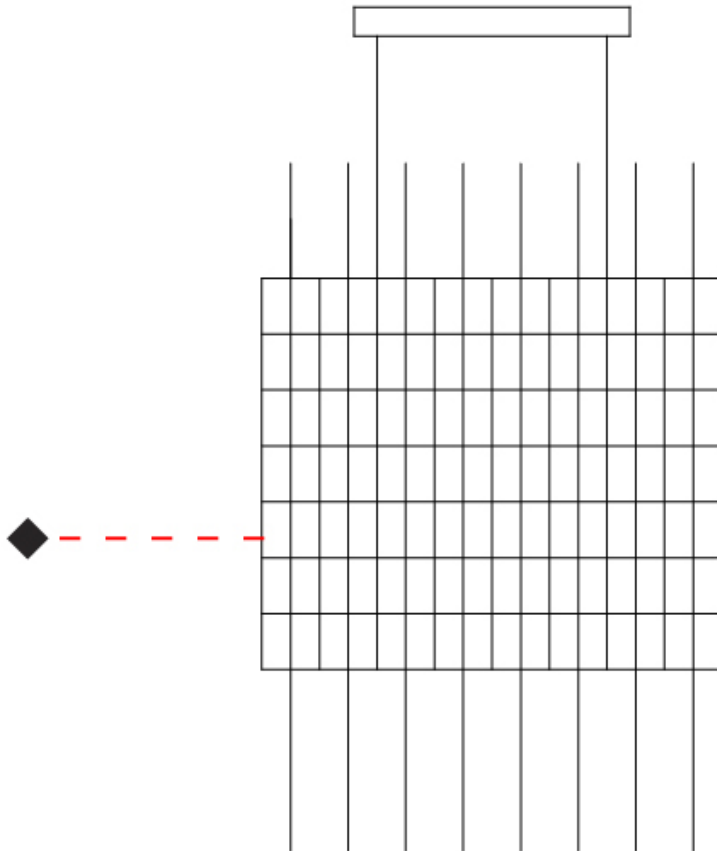

COSMOS SQUARE SUSPENSION

D101743-

PROJECT _____

TYPE _____

SPECIFIER _____

QUANTITY _____

DATE _____

D