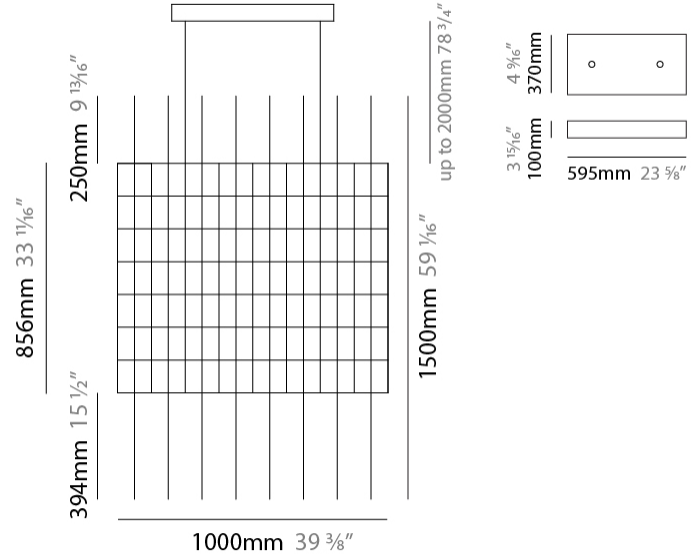

GENERAL

Series: Cosmos Square
 Brand: Quasar
 Division: Design
 Mounting Type: Suspension
 Mounting Location: Ceiling
 Subcategory: Ambient

PHYSICAL

Shape: Square
 Length (mm): 1000
 Length (in): 39 ³/₈"
 Width (mm): 1000
 Width (in): 39 ³/₈"
 Height (mm): 850
 Height (in): 33 ⁷/₁₆"
 Max. Overall Height (mm): 2850
 Max. Overall Height (in): 112 ³/₁₆"
 Light Distribution: Omnidirectional
 Weight (kg): 24
 Weight (lbs): 52.91
[Fixture Finish: NIC / BRA / BBR](#)
 Fixture Material: Metal
 Cable Details: 2000mm Cable
 Upon Request: Custom Sizes Optional Dowlight upon request

LED

Number of LEDs: 548
[Color Temperature \(°K\): 2400 / 2800](#)
 Max. Delivered Lumen (lm): 16440 (2800K)
 CRI: >90 CRI
 Lamp Life (hrs): 50000

OPTICAL

RATINGS AND CERTIFICATIONS

Certified By: Certified for North American Standards
 IP rating: IP20